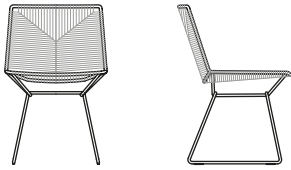

NEIL TWIST CHAIR

L50 D58 H80 cm
seat H45 cm