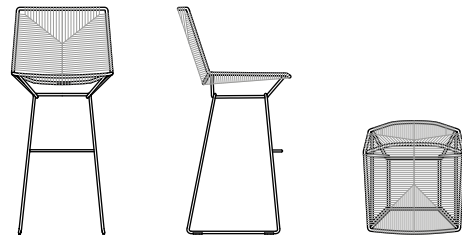

## NEIL TWIST CHAIR

L50 D58 H80 cm  
seat H45 cm

## NEIL TWIST STOOL

**H65**  
L50 D58 H96 cm  
seat H65 cm

**H78**  
L50 D58 H107 cm  
seat H78 cm

## NEIL TWIST ARMCHAIR

**no armrests**  
L75.2 D66 H71 cm seat H41.3 cm

**with armrests**  
L79.6 D66 H71 cm seat H41.3 cm